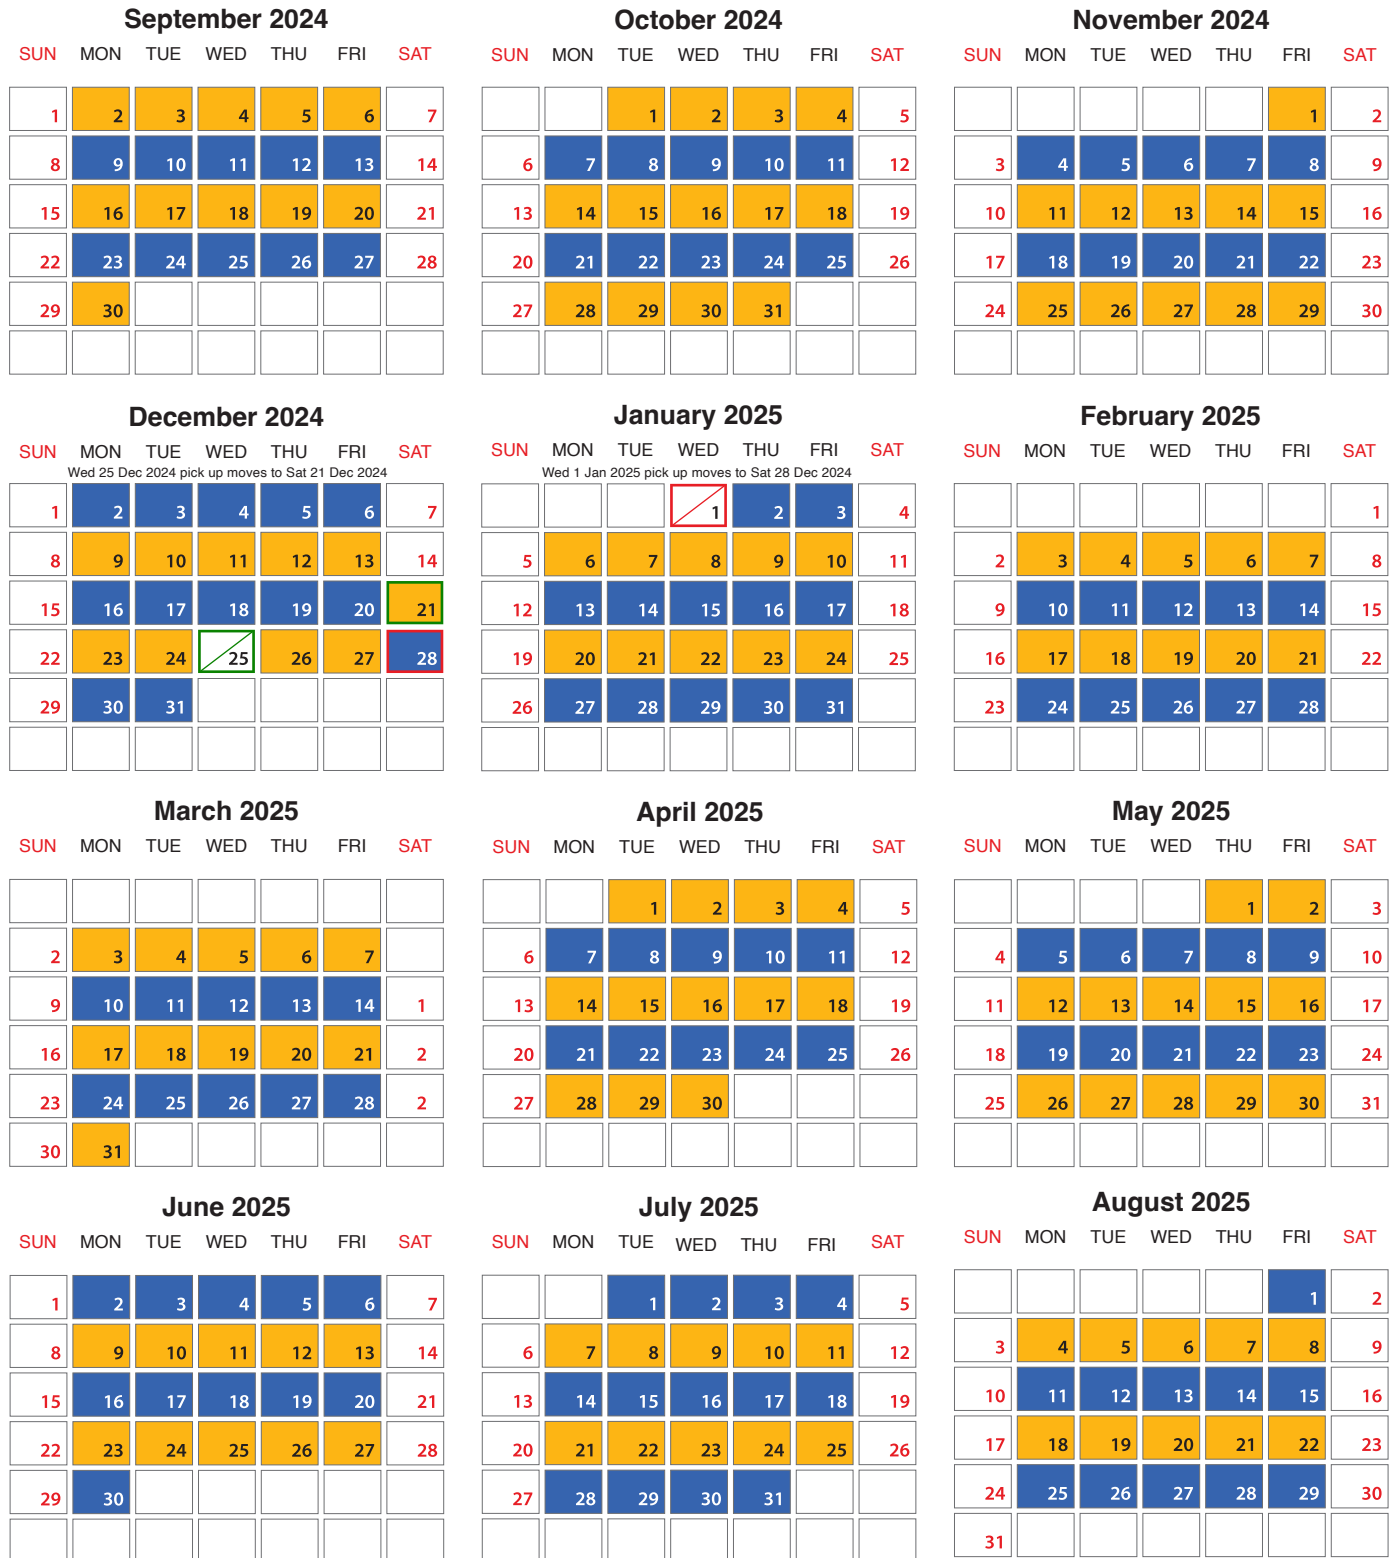

Kapiti Coast District Recycling Calendar

Week 1 - 2024/2025

 **Mixed recycling Bin**  **Glass crate**

Please place your recycling on the kerbside before 7:00am on your collection day, which will be on the same day of the week that the Kapiti Coast District Council refuse bags are collected in your street.